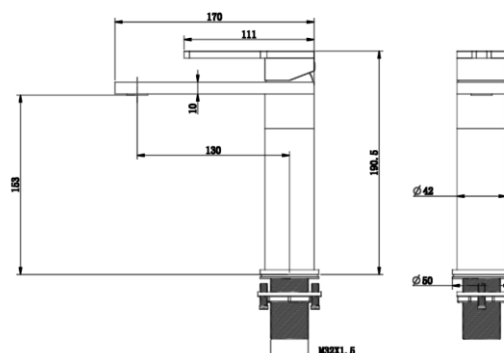

### TECHNICAL DRAWINGS

Royal Ceramics Lanka PLC.

No.20, R.A. De Mel Mawatha, Colombo 03, Sri Lanka.

☎ 076 6 223 344 ✉ info@rcl.lk 🌐 www.rocell.com

FOLLOW US

\*\* Dimensions of fixtures are nominal and may vary within the range of tolerance. These measurements are subject to change or cancellation. No responsibility is assumed for use of superseded or voided leaflet.