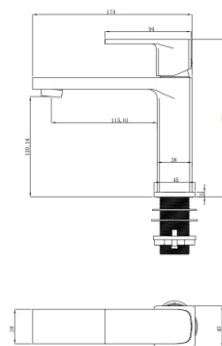

Pulse Single lever basin mixer

PRODUCT ID
M271001
RB.TGN.0FA110.CB.PV

FEATURES

- Body: Brass
- Handle: Zinc alloy
- Finish: Chrome

INCLUDED COMPONENTS

- 28mm Sedal Ceramic Cartridge
- Neoperl Aerator
- A pair of Stainless Steel Tucai Flexible Hoses 1/2" Connection
- Fixing kit

FLOW RATE: L/MIN

Water pressure	1bar	2bar	3bar	4bar	5bar
1bar ~ 5bar(L/MIN)	3.12	4.2	5.4	6.6	7.32

REMARKS

- Quality standard apply with EN 817 regulation
- Plating thickness passes NSS 200H test under lab conditions

TECHNICAL DRAWINGS

Royal Ceramics Lanka PLC.

No.20, R.A. De Mel Mawatha, Colombo 03, Sri Lanka.

☎ 076 6 223 344 ✉ info@rcl.lk 🌐 www.roc cell.com

FOLLOW US

** Dimensions of fixtures are nominal and may vary within the range of tolerance. These measurements are subject to change or cancellation. No responsibility is assumed for use of superseded or voided leaflet.