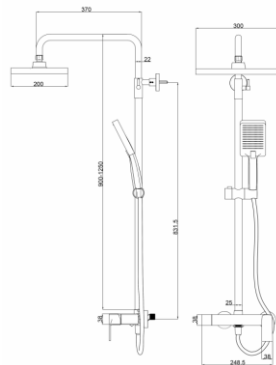

Pulse Three functions shower

PRODUCT ID
D271003
RB.TGN.0BS241.BR.PL

FEATURES

- Body:Brass
- Handle:Brass
- Shower head(30x20cm):ABS
- Three functions hand shower:ABS
- Finish-Chrome

INCLUDED COMPONENTS

- 35mm Sedal Ceramic Cartridge
- ABS shower head-25cm
- Three functions hand shower
- 150cm PVC shower hose 1/2"
- Height adjustable hand shower holder
- Overhead shower angle

FLOW RATE:L/MIN

Water pressure	1bar	2bar	3bar	4bar	5bar
Rain shower	8.76	13.08	16.8	19.68	22.32
Hand shower	5.68	8.75	10.92	12.84	15.36

REMARKS

- Quality standard apply with EN 817 regulation
- Plating thickness passes NSS 200H test under lab conditions

WARRANTY

• ROCELL BATHWARE guarantees all its Chrome plated ranges of mixers and taps for a period of 5 years from the date of purchase against defect of work or materials, except for the electronic parts and the internal components such as ceramic cartridges, handworks, headworks and thermostatic cartridges which are guaranteed for a period of 2 years.

TECHNICAL DRAWINGS

Royal Ceramics Lanka PLC.

No.20, R.A. De Mel Mawatha, Colombo 03, Sri Lanka.

☎ 076 6 223 344 ✉ info@rcl.lk 🌐 www.roccl.com

FOLLOW US

** Dimensions of fixtures are nominal and may vary within the range of tolerance. These measurements are subject to change or cancellation. No responsibility is assumed for use of superseded or voided leaflet.