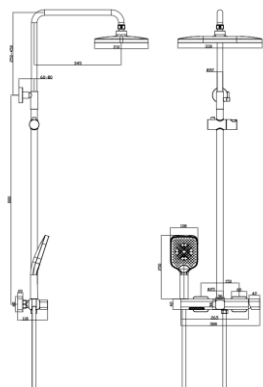

Lush Three functions shower system

PRODUCT ID
D375006
RB.TGN.0BS241.BR.PI

FEATURES

- Body:Brass
- Handle:Brass
- Shower head(31x20cm):ABS
- Three functions hand shower:ABS
- Finish-Gun grey

INCLUDED COMPONENTS

- 35mm Sedal Ceramic Cartridge
- ABS shower head-30x21cm
- Three functions hand shower
- 150cm PVC shower hose 1/2"
- Height adjustable hand shower holder
- Overhead shower angle

FLOW RATE:L/MIN

Water pressure	1bar	2bar	3bar	4bar	5bar
Rain shower	10.62	16.52	21	24.6	27.6
Hand shower	8.54	12.9	16.42	19.42	21.85

REMARKS

- Quality standard apply with EN 817 regulation
- Plating thickness passes NSS 200H test under lab conditions

WARRANTY

• ROCELL BATHWARE guarantees all its Chrome plated ranges of mixers and taps for a period of 5 years from the date of purchase against defect of work or materials, except for the electronic parts and the internal components such as ceramic cartridges,handworks, headworks and thermostatic cartridges which are guaranteed for a period of 2 years.

TECHNICAL DRAWINGS

Royal Ceramics Lanka PLC.

No.20, R.A. De Mel Mawatha, Colombo 03, Sri Lanka.

☎ 076 6 223 344 ✉ info@rcl.lk 🌐 www.roccl.com

FOLLOW US

** Dimensions of fixtures are nominal and may vary within the range of tolerance. These measurements are subject to change or cancellation. No responsibility is assumed for use of superseded or voided leaflet.