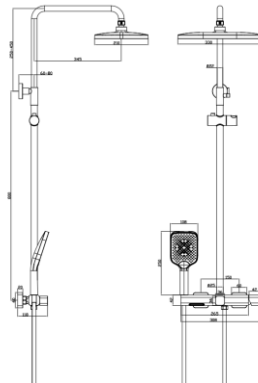

Lush Three functions shower system

PRODUCT ID
D372006
RB.TGN.0BS241.BR.PJ

FEATURES

- Body:Brass
- Handle:Brass
- Shower head(31x20cm):ABS
- Three functions hand shower:ABS
- Finish-Chrome

INCLUDED COMPONENTS

- 35mm Sedal Ceramic Cartridge
- ABS shower head-30x21cm
- Three functions hand shower
- 150cm PVC shower hose 1/2"
- Height adjustable hand shower holder
- Overhead shower angle

FLOW RATE:L/MIN

Water pressure	1bar	2bar	3bar	4bar	5bar
Rain shower	10.65	16.47	20.65	24.7	27.9
Hand shower	8.52	12.84	16.47	19.52	21.8

REMARKS

- Quality standard apply with EN 817 regulation
- Plating thickness passes NSS 200H test under lab conditions

WARRANTY

• ROCELL BATHWARE guarantees all its Chrome plated ranges of mixers and taps for a period of 5 years from the date of purchase against defect of work or materials, except for the electronic parts and the internal components such as ceramic cartridges, handworks, headworks and thermostatic cartridges which are guaranteed for a period of 2 years.

TECHNICAL DRAWINGS

Royal Ceramics Lanka PLC.

No.20, R.A. De Mel Mawatha, Colombo 03, Sri Lanka.

☎ 076 6 223 344 ✉ info@rcl.lk 🌐 www.roccl.com

FOLLOW US

** Dimensions of fixtures are nominal and may vary within the range of tolerance. These measurements are subject to change or cancellation. No responsibility is assumed for use of superseded or voided leaflet.