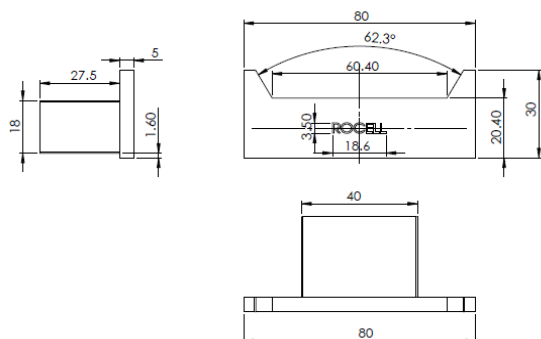

URBAN COLLECTION

PRODUCT IMAGES

PRODUCT FEATURES

Type: URBAN DOUBLE HOOK

Cod.: IDC-A0314

TECHNICAL DRAWING

Material: Brass body

Finish: Chrome finish

SPECIFICATION

Installation Type: wall-hung

Brass Body

Test NSS: 200h

For detailed information, please see our website www.idcgroupcompany.com.