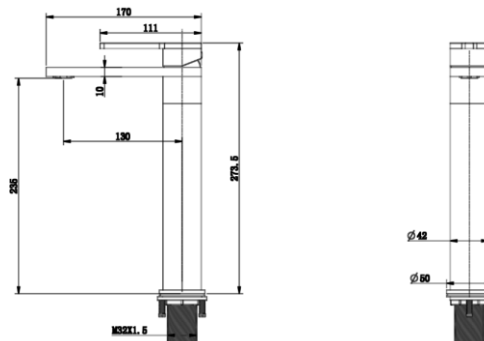

AquaFlow High Spout basin mixer

PRODUCT ID
M022158
RB.TGN.0FA110.CB.PP

FEATURES

- Body:Stainless steel
- Handle:Stainless steel
- Finish-Brushed

INCLUDED COMPONENTS

- 25mm Sedal Ceramic Cartridge
- Neoperl Aerator
- A pair of Stainless Steel Tucai Flexible Hoses 1/2" Connection
- Fixing kit

FLOW RATE:L/MIN

Water pressure	1bar	2bar	3bar	4bar	5bar
1bar ~ 5bar(L/MIN)	6.7	9.5	11.6	13.4	15.05

REMARKS

- Quality standard apply with EN 817 regulation
- Plating thickness passes NSS 200H test under lab conditions

TECHNICAL DRAWINGS

Royal Ceramics Lanka PLC.

No.20, R.A. De Mel Mawatha, Colombo 03, Sri Lanka.

☎ 076 6 223 344 ✉ info@rcl.lk 🌐 www.rocell.com

FOLLOW US

** Dimensions of fixtures are nominal and may vary within the range of tolerance. These measurements are subject to change or cancellation. No responsibility is assumed for use of superseded or voided leaflet.