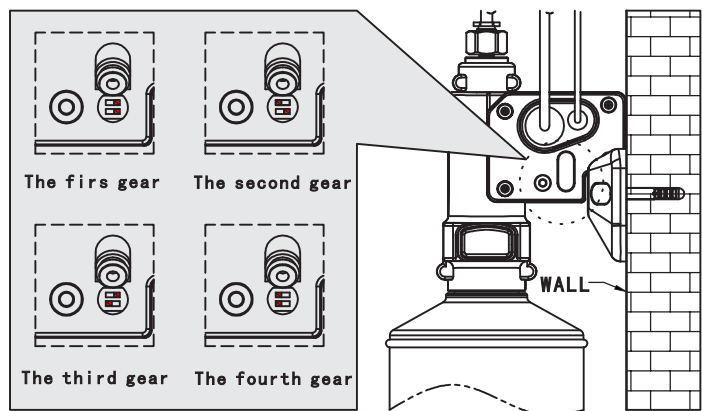

INSTALLATION

- 1、 Used for the first time, please be sure to add full soap in the soap bottle
- 2、 Soap liquid filled, please press the button until the soap dispenser has soap out ,and the loosen the button
- 3、 Use the hand approach the spout of soap dispenser, the machine can be normally out the soap, and the finish the installation and test

Following shown, the soap dispenser have four adjustable gear to adjust the quantity of soap dispenser ,the first gear the biggest soap, the fourth gear the least, the default position in the first gear ,please don't adjust the necessary