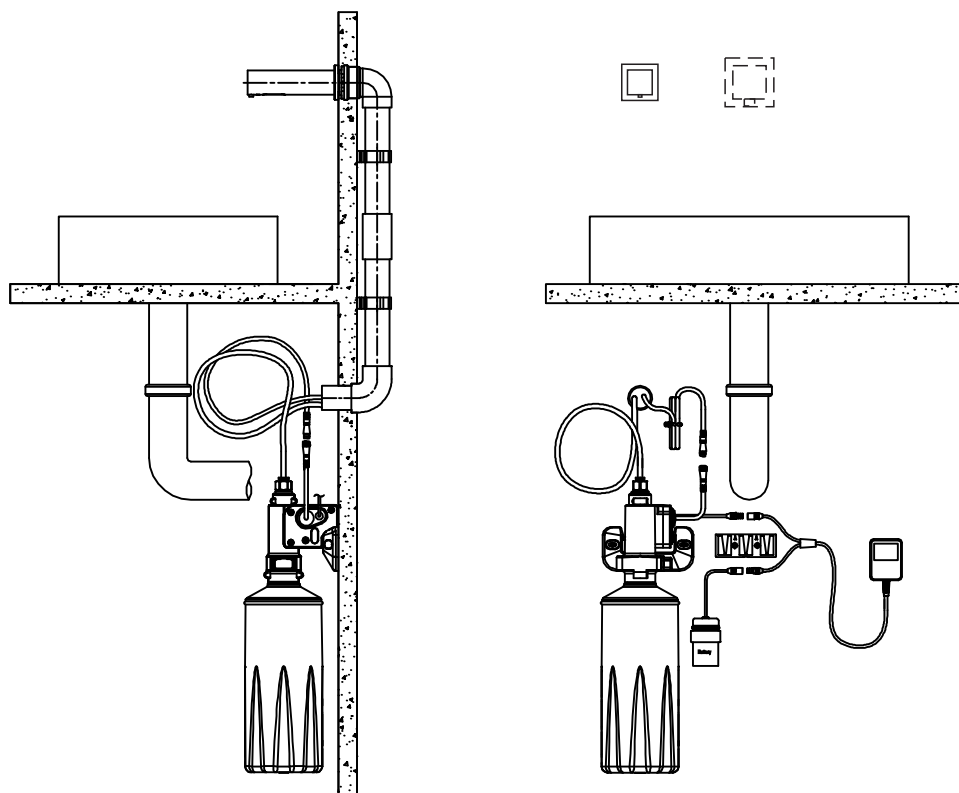

Following shown, the soap dispenser have four adjustable gear to adjust the quantity of soap dispenser ,the first gear the biggest soap, the fourth gear the least, the default position in the first gear ,please don't adjust the necessary

Item NO	RB.TRC.0BA100.CB.PD
Material	Brass
Operating voltage	AC:220V DC:1.5V 4pcs
Liquid measure	1.6-2L
Ambient temperature	Normal temperature
Induction distance	0-8cm
Soap liquid viscosity	100-3500cp (mpA · s)
The quantity of liquid	≤2mL/times(four gear)

THE PRODUCT INSTALLTION DIAGRAM

PRODUCT STRUCTURE SIZE CHART