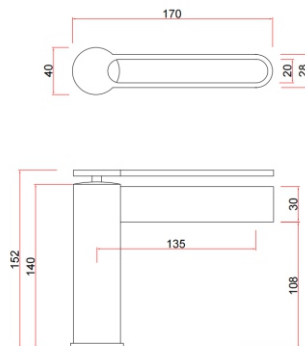

Moderna Single lever basin mixer

PRODUCT ID
M466001
RB.TGN.0FA110.CB.PQ

FEATURES

- Body:Brass
- Handle:Brass
- Finish:Brushed gold

INCLUDED COMPONENTS

- 28mm Sedal Ceramic Cartridge
- Neoperl Aerator
- A pair of Stainless Steel Tucai Flexible Hoses 1/2" Connection
- Fixing kit

FLOW RATE:L/MIN

Water pressure	1bar	2bar	3bar	4bar	5bar
1bar ~ 5bar(L/MIN)	6.6	6.96	12.12	15.12	19.8

REMARKS

- Quality standard apply with EN 817 regulation
- Plating thickness passes NSS 200H test under lab conditions

TECHNICAL DRAWINGS

Royal Ceramics Lanka PLC.

No.20, R.A. De Mel Mawatha, Colombo 03, Sri Lanka.

☎ 076 6 223 344 ✉ info@rcl.lk 🌐 www.roccl.com

FOLLOW US

** Dimensions of fixtures are nominal and may vary within the range of tolerance. These measurements are subject to change or cancellation. No responsibility is assumed for use of superseded or voided leaflet.