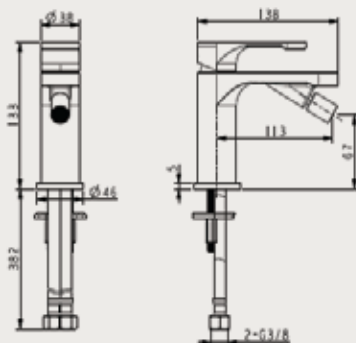

### TECHNICAL DRAWING

Royal Ceramics Lanka PLC.

No.20, R.A. De Mel Mawatha, Colombo 03, Sri Lanka.

☎ 076 6 223 344 ✉ info@rcl.lk 🌐 www.rocell.com

FOLLOW US

\*\* Dimensions of fixtures are nominal and may vary within the range of tolerance. These measurements are subject to change or cancellation. No responsibility is assumed for use of superseded or voided leaflet.