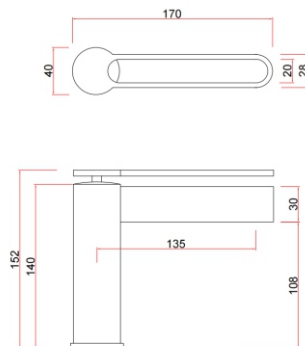

### INCLUDED COMPONENTS

- 28mm Sedal Ceramic Cartridge
- Neoperl Aerator
- A pair of Stainless Steel Tucai Flexible Hoses 1/2" Connection
- Fixing kit

### FLOW RATE:L/MIN

Water pressure	1bar	2bar	3bar	4bar	5bar
1bar ~ 5bar(L/MIN)	6.6	6.96	12.12	15.12	19.8

### REMARKS

- Quality standard apply with EN 817 regulation
- Plating thickness passes NSS 200H test under lab conditions

### TECHNICAL DRAWINGS

Royal Ceramics Lanka PLC.

No.20, R.A. De Mel Mawatha, Colombo 03, Sri Lanka.

☎ 076 6 223 344 ✉ info@rcl.lk 🌐 www.roccl.com

FOLLOW US

\*\* Dimensions of fixtures are nominal and may vary within the range of tolerance. These measurements are subject to change or cancellation. No responsibility is assumed for use of superseded or voided leaflet.