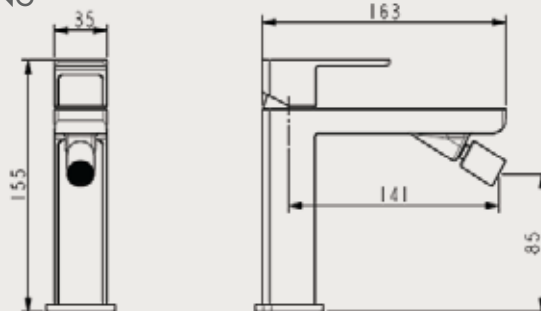

TECHNICAL DRAWING

Royal Ceramics Lanka PLC.

No.20, R.A. De Mel Mawatha, Colombo 03, Sri Lanka.

☎ 076 6 223 344 ✉ info@rcl.lk 🌐 www.rocell.com

FOLLOW US

** Dimensions of fixtures are nominal and may vary within the range of tolerance. These measurements are subject to change or cancellation. No responsibility is assumed for use of superseded or voided leaflet.