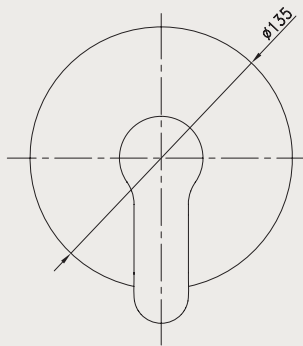

TECHNICAL DRAWING

Royal Ceramics Lanka PLC.

No.20, R.A. De Mel Mawatha, Colombo 03, Sri Lanka.

☎ 076 6 223 344 ✉ info@rc.lk 🌐 www.rocell.com

FOLLOW US

** Dimensions of fixtures are nominal and may vary within the range of tolerance. These measurements are subject to change or cancellation. No responsibility is assumed for use of superseded or voided leaflet.