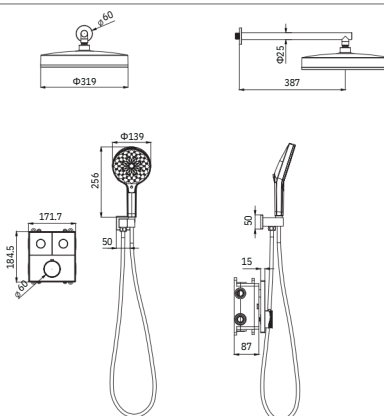

Muse - Two Function Thermostatic Shower System - Brushed Rose Gold (020204AB)

PRODUCTID : 020204AB
RB.TRC.0BS250.BR.PB

FEATURES

- Body:Brass
- Handle:Brass
- Shower head(31.9cm):ABS
- Three functions hand shower:ABS
- Finish- Brushed Rose Gold

INCLUDED COMPONENTS

- 35mm Thermostatic Cartridge
- Neoperl Push Button Cartridge
- ABS shower head-31.9cm
- Three functions hand shower
- 150cm PVC shower hose 1/2"
- Overhead shower angle

FLOW RATE:L/MIN

Water pressure	1bar	2bar	3bar	4bar	5bar
Rain shower	6.1	9.1	12.1	15	17.9
Hand shower	4.3	6.4	8.5	10.6	12.1

REMARKS

- Quality standard apply with EN 817 regulation
- Plating thickness passes NSS 200H test under lab conditions

TECHNICAL DRAWINGS

Royal Ceramics Lanka PLC.

No.20, R.A. De Mel Mawatha, Colombo 03, Sri Lanka.

☎ 076 6 223 344 ✉ info@rcl.lk 🌐 www.roccl.com

FOLLOW US

** Dimensions of fixtures are nominal and may vary within the range of tolerance. These measurements are subject to change or cancellation. No responsibility is assumed for use of superseded or voided leaflet.