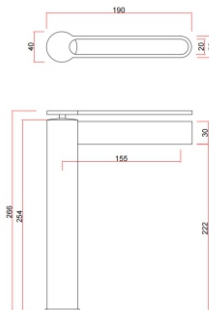

### FLOW RATE:L/MIN

Water pressure	1bar	2bar	3bar	4bar	5bar
1bar ~ 5bar(L/MIN)	6.6	9.96	12.6	15.12	17.28

### TECHNICAL DRAWINGS

Royal Ceramics Lanka PLC.

No.20, R.A. De Mel Mawatha, Colombo 03, Sri Lanka.

☎ 076 6 223 344 ✉ info@rcl.lk 🌐 www.rocell.com

FOLLOW US

\*\* Dimensions of fixtures are nominal and may vary within the range of tolerance. These measurements are subject to change or cancellation. No responsibility is assumed for use of superseded or voided leaflet.