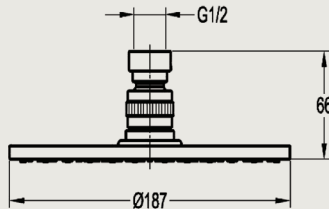

1/2" BRASS RAINSHOWER

PRODUCT ID
RBS26

FEATURES

- Brass
- Chrome

INCLUDED COMPONENTS

- Air-Mix shower technology ball joint
- Easy clean shower spray

FLOW RATE: L/MIN

Water pressure	1bar	2bar	3bar	4bar	5bar
1 ~ 5 bar	12.6	18.6	22.8	26.4	28.8

REMARKS

- Plating thickness passes AASS
24H test under lab conditions;

WARRANTY

- ROCELL BATHWARE guarantees all its Chrome plated ranges of mixers and taps for a period of 5 years from the date of purchase against defect of work or materials, except for the electronic parts and the internal components such as ceramic cartridges, handworks, headworks and thermostatic cartridges which are guaranteed for a period of 2 years.

TECHNICAL DRAWINGS

Royal Ceramics Lanka PLC.

No.20, R.A. De Mel Mawatha, Colombo 03, Sri Lanka.

☎ 076 6 223 344 ✉ info@rcl.lk 🌐 www.rocell.com

FOLLOW US

** Dimensions of fixtures are nominal and may vary within the range of tolerance. These measurements are subject to change or cancellation. No responsibility is assumed for use of superseded or voided leaflet.