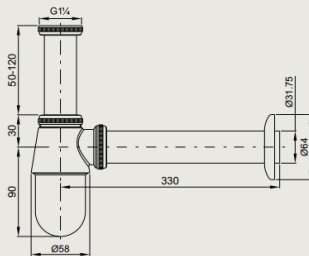

LONG INLET PIPE WITH SCREW

PRODUCT ID

A181-A

FEATURES

- Type : Siphon
- Material : Brass
- Finish : Chrome

PRODUCT DESCRIPTION

- A181A Long Inlet Pipe With Screw - 8.5 cm

REMARKS

TECHNICAL DRAWING

Royal Ceramics Lanka PLC.

No.20, R.A. De Mel Mawatha, Colombo 03, Sri Lanka.

☎ 076 6 223 344 ✉ info@rcl.lk 🌐 www.rocell.com

FOLLOW US

For more details

** Dimensions of fixtures are nominal and may vary within the range of tolerance.