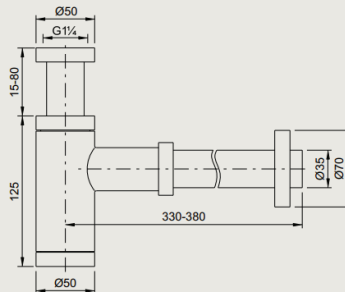

ROUND BOTTLE TRAP

PRODUCT ID

A184

FEATURES

- Type : Siphon
- Material : Brass
- Finish : Chrome

PRODUCT DESCRIPTION

- A184 Round Bottle Trap - 1 1/4"

REMARKS

- Plating thickness passes NSS 9617 test under lab conditions.

WARRANTY

- ROCELL BATHWARE guarantees all its Chrome plated ranges of bathroom accessories for a period of 01 year from the date of purchase against defects of work or materials. The guarantee is only offered when products are installed and cared for in line with proper fitting and maintenance methods.

TECHNICAL DRAWING

Royal Ceramics Lanka PLC.

No.20, R.A. De Mel Mawatha, Colombo 03, Sri Lanka.

☎ 076 6 223 344 ✉ info@rcl.lk 🌐 www.rocell.com

FOLLOW US

For more details

** Dimensions of fixtures are nominal and may vary within the range of tolerance.