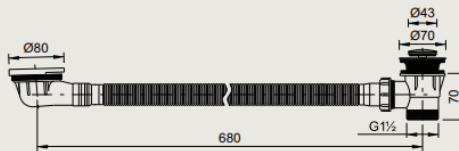

TECHNICAL DRAWING

Royal Ceramics Lanka PLC.

No.20, R.A. De Mel Mawatha, Colombo 03, Sri Lanka.

☎ 076 6 223 344 ✉ info@rcl.lk 🌐 www.rocell.com

** Dimensions of fixtures are nominal and may vary within the range of tolerance.

These measurements are subject to change or cancellation. No responsibility is assumed for use of superseded or voided leaflet.

FOLLOW US

For more details