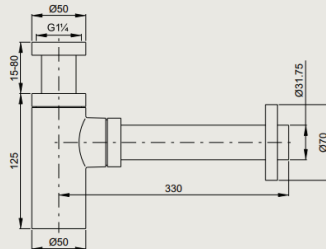

TECHNICAL DRAWING

Royal Ceramics Lanka PLC.

No.20, R.A. De Mel Mawatha, Colombo 03, Sri Lanka.

☎ 076 6 223 344 ✉ info@rcl.lk 🌐 www.rocell.com

FOLLOW US

For more details