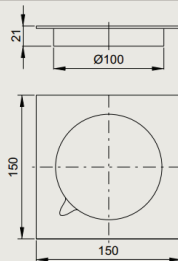

TECHNICAL DRAWING

Royal Ceramics Lanka PLC.

No.20, R.A. De Mel Mawatha, Colombo 03, Sri Lanka.

☎ 076 6 223 344 ✉ info@rcl.lk 🌐 www.rocell.com

FOLLOW US

For more details

** Dimensions of fixtures are nominal and may vary within the range of tolerance.

These measurements are subject to change or cancellation. No responsibility is assumed for use of superseded or voided leaflet.