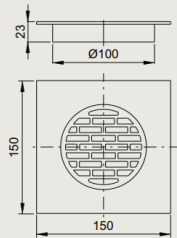

TECHNICAL DRAWING

Royal Ceramics Lanka PLC.

No.20, R.A. De Mel Mawatha, Colombo 03, Sri Lanka.

☎ 076 6 223 344 ✉ info@rcl.lk 🌐 www.rocell.com

** Dimensions of fixtures are nominal and may vary within the range of tolerance.

These measurements are subject to change or cancellation. No responsibility is assumed for use of superseded or voided leaflet.

FOLLOW US

For more details