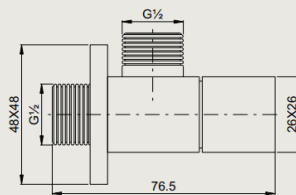

ANGLE VALVE

PRODUCT ID

A279-C

FEATURES

- Type : Angle valve
- Material : Brass
- Finish : Chrome

PRODUCT DESCRIPTION

- A279 - C Angle Valve 1/2"

REMARKS

- Plating thickness passes NSS 9617 test under lab conditions.

WARRANTY

- ROCELL BATHWARE guarantees all its Chrome plated ranges of bathroom accessories for a period of 01 year from the date of purchase against defects of work or materials. The guarantee is only offered when products are installed and cared for in line with proper fitting and maintenance methods.

TECHNICAL DRAWING

Royal Ceramics Lanka PLC.

No.20, R.A. De Mel Mawatha, Colombo 03, Sri Lanka.

☎ 076 6 223 344 ✉ info@rcl.lk 🌐 www.rocell.com

FOLLOW US

For more details

** Dimensions of fixtures are nominal and may vary within the range of tolerance.