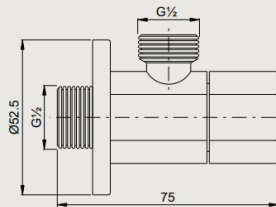

TECHNICAL DRAWING

Royal Ceramics Lanka PLC.

No.20, R.A. De Mel Mawatha, Colombo 03, Sri Lanka.

☎ 076 6 223 344 ✉ info@rcl.lk 🌐 www.rocell.com

FOLLOW US

For more details

** Dimensions of fixtures are nominal and may vary within the range of tolerance.

These measurements are subject to change or cancellation. No responsibility is assumed for use of superseded or voided leaflet.