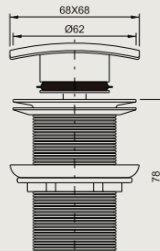

TECHNICAL DRAWING

Royal Ceramics Lanka PLC.

No.20, R.A. De Mel Mawatha, Colombo 03, Sri Lanka.

☎ 076 6 223 344 ✉ info@rcl.lk 🌐 www.rocell.com

FOLLOW US

For more details