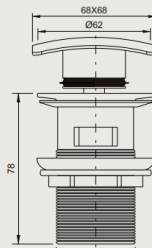

TECHNICAL DRAWING

Royal Ceramics Lanka PLC.

No.20, R.A. De Mel Mawatha, Colombo 03, Sri Lanka.

☎ 076 6 223 344 ✉ info@rcl.lk 🌐 www.rocell.com

FOLLOW US

For more details