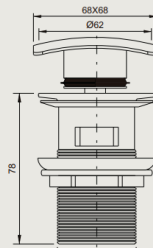

TECHNICAL DRAWING

Royal Ceramics Lanka PLC.

No.20, R.A. De Mel Mawatha, Colombo 03, Sri Lanka.

☎ 076 6 223 344 ✉ info@rcl.lk 🌐 www.rocell.com

FOLLOW US

For more details