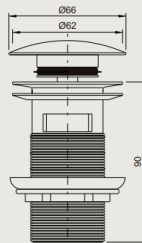

TECHNICAL DRAWING