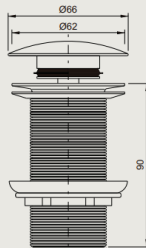

TECHNICAL DRAWING