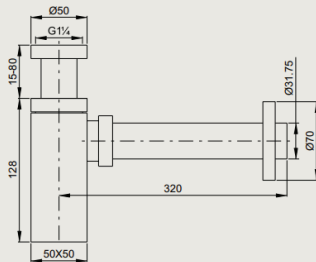

SQUARE BOTTLE TRAP

PRODUCT ID

A5444

FEATURES

- Type : Siphon
- Material : Brass
- Finish : Chrome

PRODUCT DESCRIPTION

- A5444 Square Bottle Trap - 1 1/4"

REMARKS

TECHNICAL DRAWING

Royal Ceramics Lanka PLC.

No.20, R.A. De Mel Mawatha, Colombo 03, Sri Lanka.

☎ 076 6 223 344 ✉ info@rcl.lk 🌐 www.rocell.com

FOLLOW US

For more details

** Dimensions of fixtures are nominal and may vary within the range of tolerance.