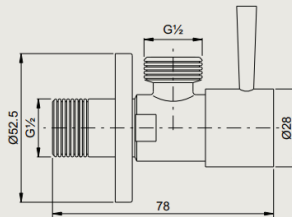

ANGLE VALVE

PRODUCT ID
A603

FEATURES

- Type : Angle valve
- Material : Brass
- Finish : Chrome

PRODUCT DESCRIPTION

- Angle Valve 1/2" - A603 -C

REMARKS

- Plating thickness passes NSS 9617 test under lab conditions.

TECHNICAL DRAWING

Royal Ceramics Lanka PLC.

No.20, R.A. De Mel Mawatha, Colombo 03, Sri Lanka.

☎ 076 6 223 344 ✉ info@rcl.lk 🌐 www.rocell.com

FOLLOW US

For more details

** Dimensions of fixtures are nominal and may vary within the range of tolerance.