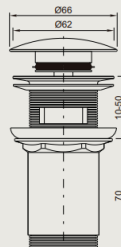

TECHNICAL DRAWING