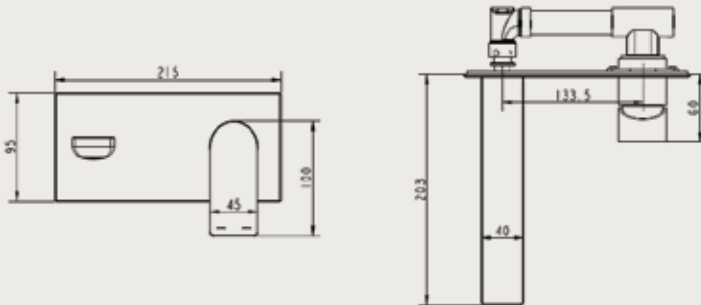

TECHNICAL DRAWINGS

Royal Ceramics Lanka PLC.

No.20, R.A. De Mel Mawatha, Colombo 03, Sri Lanka.

☎ 076 6 223 344 ✉ info@rcl.lk 🌐 www.rocell.com

FOLLOW US

** Dimensions of fixtures are nominal and may vary within the range of tolerance. These measurements are subject to change or cancellation. No responsibility is assumed for use of superseded or voided leaflet.