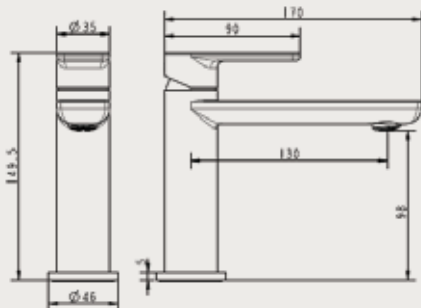

TECHNICAL DRAWINGS

Royal Ceramics Lanka PLC.

No.20, R.A. De Mel Mawatha, Colombo 03, Sri Lanka.

☎ 076 6 223 344 ✉ info@rcl.lk 🌐 www.rocell.com

FOLLOW US

** Dimensions of fixtures are nominal and may vary within the range of tolerance. These measurements are subject to change or cancellation. No responsibility is assumed for use of superseded or voided leaflet.