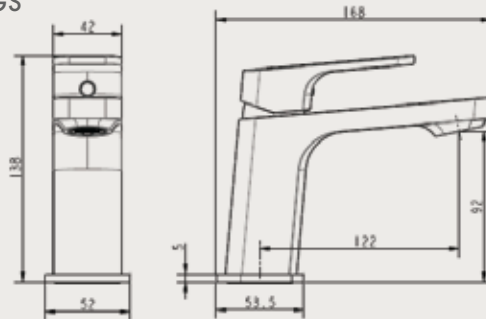

### TECHNICAL DRAWINGS

Royal Ceramics Lanka PLC.

No.20, R.A. De Mel Mawatha, Colombo 03, Sri Lanka.

☎ 076 6 223 344 ✉ info@rcl.lk 🌐 www.rocell.com

FOLLOW US

\*\* Dimensions of fixtures are nominal and may vary within the range of tolerance. These measurements are subject to change or cancellation. No responsibility is assumed for use of superseded or voided leaflet.