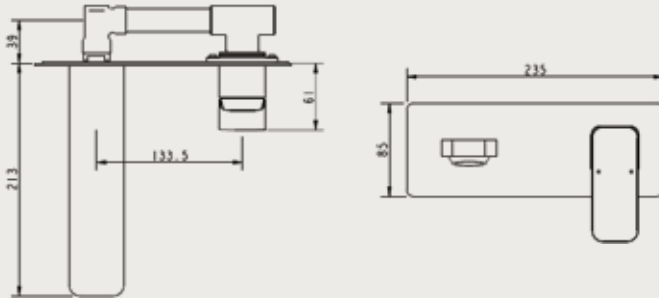

TECHNICAL DRAWINGS

Royal Ceramics Lanka PLC.

No.20, R.A. De Mel Mawatha, Colombo 03, Sri Lanka.

☎ 076 6 223 344 ✉ info@rcl.lk 🌐 www.rocell.com

FOLLOW US

** Dimensions of fixtures are nominal and may vary within the range of tolerance. These measurements are subject to change or cancellation. No responsibility is assumed for use of superseded or voided leaflet.