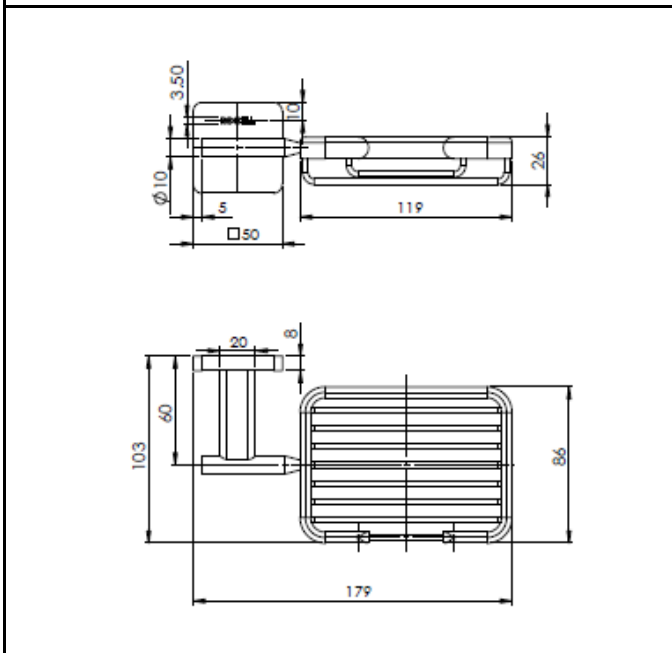

BASIC COLLECTION

PRODUCT IMAGES

PRODUCT FEATURES

Type: BASIC WIRE BASKET

Cod.: IDC-A0222

TECHNICAL DRAWING

Material: Brass body

Finish: Chrome finish

SPECIFICATION

Installation Type: wall-hung

Brass Body

Test NSS: 200h

For detailed information, please see our website www.idcgroupcompany.com.

Legal disclaimer: The details provided by this technical file have an informational purpose, thus no contractual value. To obtain further information about the materials and the installation, please contact one of our sales advisors. INFINITY reserves the right to modify or delete any information regarding its products. Weights, measurements and colours may be subject to small variations.