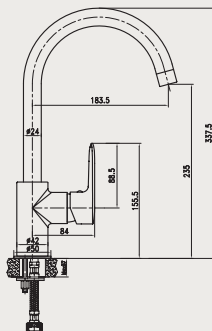

TECHNICAL DRAWING

Royal Ceramics Lanka PLC.

No.20, R.A. De Mel Mawatha, Colombo 03, Sri Lanka.

☎ 076 6 223 344 ✉ info@rc.lk 🌐 www.rocell.com

FOLLOW US

** Dimensions of fixtures are nominal and may vary within the range of tolerance. These measurements are subject to change or cancellation. No responsibility is assumed for use of superseded or voided leaflet.