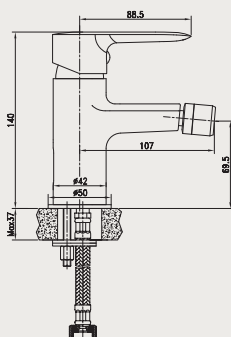

TECHNICAL DRAWING

Royal Ceramics Lanka PLC.

No.20, R.A. De Mel Mawatha, Colombo 03, Sri Lanka.

☎ 076 6 223 344 ✉ info@rcl.lk 🌐 www.rocell.com

FOLLOW US

** Dimensions of fixtures are nominal and may vary within the range of tolerance. These measurements are subject to change or cancellation. No responsibility is assumed for use of superseded or voided leaflet.