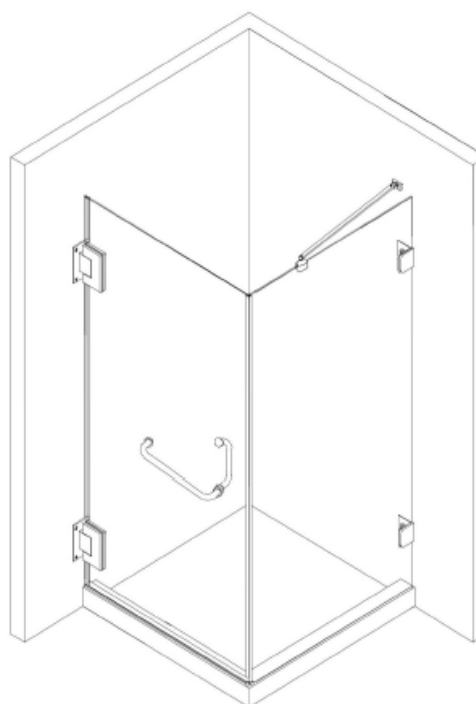

Model 6302: PRODUCT SPECIFICATION

SIZE: 1000*1000*1930mm

Door Type: One Hinge Pivot Door + One Side Panel

Height: 1930mm

Glass Thickness: 8mm Clear Tempered Glass

Profile Finish: Chrome

Support Bar: 304 Stainless Steel

Handle: 304 Stainless Steel

Hinge: 304 Stainless Steel

Shower Base: PVC Stone Panel + Aluminum Waterproof Profile

1000*1000*1930mm