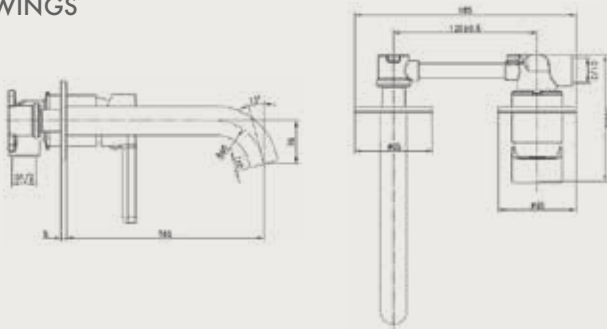

TECHNICAL DRAWINGS

Royal Ceramics Lanka PLC.

No.20, R.A. De Mel Mawatha, Colombo 03, Sri Lanka.

☎ 076 6 223 344 ✉ info@rcl.lk 🌐 www.rocell.com

FOLLOW US

** Dimensions of fixtures are nominal and may vary within the range of tolerance. These measurements are subject to change or cancellation. No responsibility is assumed for use of superseded or voided leaflet.