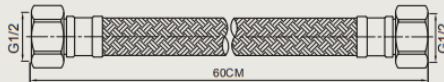

TECHNICAL DRAWING