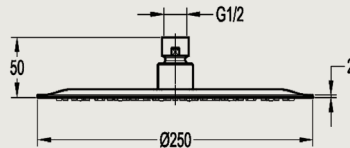

RAIN SHOWER

PRODUCT ID
FHS30A

FEATURES

- Body material - Stainless steel
- Finish - Chrome

INCLUDED COMPONENTS

- 1/2" connection
- Easy clean shower spray
- Size - 10" round

FLOW RATE: L/MIN

Water pressure	1bar	2bar	3bar	4bar	5bar
1 ~ 5 bar	6	9	10.8	12	12.6

REMARKS

- Plating thickness passes AASS
24H test under lab conditions;

WARRANTY

- ROCELL BATHWARE guarantees all its Chrome plated ranges of head showers for a period of 5 years and accessories 2 years from the date of purchase against defect of work or materials, except for the electronic parts and the internal components such as ceramic cartridges, handworks, headworks and thermostatic cartridges which are guaranteed for a period of 2 years.

TECHNICAL DRAWINGS

Royal Ceramics Lanka PLC.

No.20, R.A. De Mel Mawatha, Colombo 03, Sri Lanka.

☎ 076 6 223 344 ✉ info@rcl.lk 🌐 www.rocell.com

FOLLOW US

** Dimensions of fixtures are nominal and may vary within the range of tolerance. These measurements are subject to change or cancellation. No responsibility is assumed for use of superseded or voided leaflet.