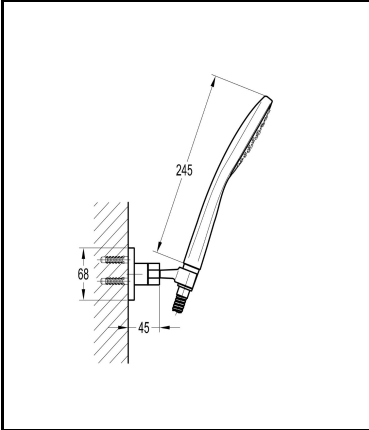

Product specification

PRODUCTS IMAGES

PRODUCT FEATURES:

Type: Shower set
 Code: RB8853-572
 Material: Brass hander / brass hose/ plastic handshower
 Finishing: Chrome

Components included:

- * 3-function plastic handshower
- * easy clean shower spray
- * universal rotating brass shower holder
- * 150cm brass shower hose 1/2"

FLOW RATE:L/MIN

Water pressure	1bar	2bar	3bar	4bar	5bar
Function 1	3	4.8	6	7.2	7.8
Function 2	4.8	7.2	9	10.2	11.4
Function 3	5.4	8.4	10.2	11.4	12.6

TECHNICAL DRAWING

REMARKS:

- * Plating thickness passes AASS 24H test under lab conditions;

WARRANTY:

ROCELL BATHWARE guarantees all its Chrome plated ranges of mixers and taps for a period of 5 years and accessories 2 years from the date of purchase against defect of work or materials, except for the electronic parts and the internal components such as ceramic cartridges, handworks, headworks and thermostatic cartridges which are guaranteed for a period of 2 years.