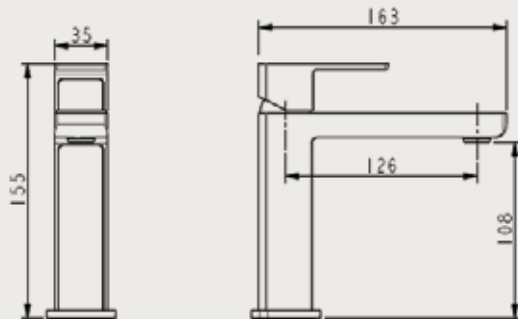

TECHNICAL DRAWING

Royal Ceramics Lanka PLC.

No.20, R.A. De Mel Mawatha, Colombo 03, Sri Lanka.

☎ 076 6 223 344 ✉ info@rcl.lk 🌐 www.rocell.com

FOLLOW US

** Dimensions of fixtures are nominal and may vary within the range of tolerance. These measurements are subject to change or cancellation. No responsibility is assumed for use of superseded or voided leaflet.