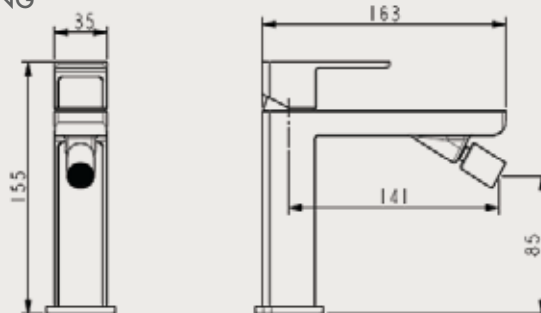

TECHNICAL DRAWING

Royal Ceramics Lanka PLC.

No.20, R.A. De Mel Mawatha, Colombo 03, Sri Lanka.

☎ 076 6 223 344 ✉ info@rcl.lk 🌐 www.rocell.com

FOLLOW US

** Dimensions of fixtures are nominal and may vary within the range of tolerance. These measurements are subject to change or cancellation. No responsibility is assumed for use of superseded or voided leaflet.