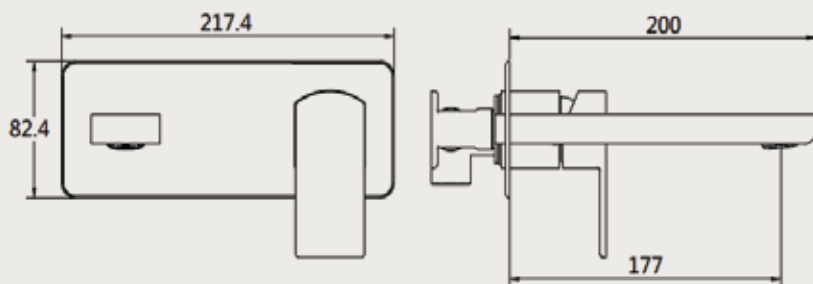

TECHNICAL DRAWING

Royal Ceramics Lanka PLC.

No.20, R.A. De Mel Mawatha, Colombo 03, Sri Lanka.

☎ 076 6 223 344 ✉ info@rcl.lk 🌐 www.rocell.com

FOLLOW US

** Dimensions of fixtures are nominal and may vary within the range of tolerance. These measurements are subject to change or cancellation. No responsibility is assumed for use of superseded or voided leaflet.