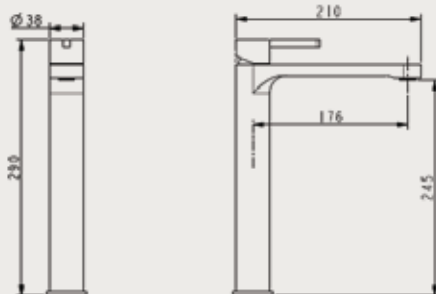

TECHNICAL DRAWINGS

Royal Ceramics Lanka PLC.

No.20, R.A. De Mel Mawatha, Colombo 03, Sri Lanka.

☎ 076 6 223 344 ✉ info@rcl.lk 🌐 www.rocell.com

FOLLOW US

** Dimensions of fixtures are nominal and may vary within the range of tolerance. These measurements are subject to change or cancellation. No responsibility is assumed for use of superseded or voided leaflet.