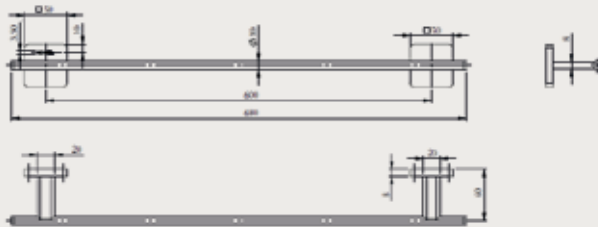

BASIC TOWEL RAIL 60CM

PRODUCT ID

IDC-A0214

FEATURES

- Brass Body
- Chrome Finish

REMARKS

- Installation type - Wall hung
- Test method - NSS: 200h

WARRANTY

TECHNICAL DRAWING

Royal Ceramics Lanka PLC.

No.20, R.A. De Mel Mawatha, Colombo 03, Sri Lanka.

☎ 076 6 223 344 ✉ info@rcl.lk 🌐 www.rocell.com

FOLLOW US

For more details

** Dimensions of fixtures are nominal and may vary within the range of tolerance.