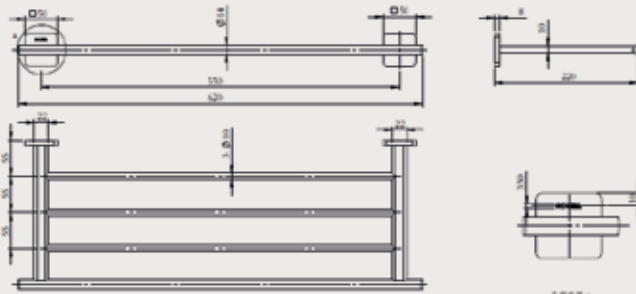

BASIC TOWEL RACK 60CM

PRODUCT ID

IDC-A0215

FEATURES

- Brass Body
- Chrome Finish

REMARKS

- Installation type - Wall hung
- Test method - NSS: 200h

WARRANTY

TECHNICAL DRAWING

Royal Ceramics Lanka PLC.

No.20, R.A. De Mel Mawatha, Colombo 03, Sri Lanka.

☎ 076 6 223 344 ✉ info@rcl.lk 🌐 www.rocell.com

FOLLOW US

For more details

** Dimensions of fixtures are nominal and may vary within the range of tolerance.